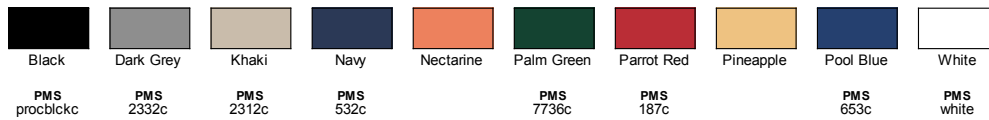

- 2.36 oz./yd²/79 gsm, 100% polyester
- Moisture-wicking and anti-microbial performance
- UV Protection

Sizes

- XS - 3XL

Product Specifications

	XS	S	M	L	XL	2XL	3XL
BODY WIDTH	18.50	19.50	20.50	22.00	23.50	25.00	27.00
FULL BODY LENGTH	24.50	25.50	26.50	27.50	28.50	29.50	30.50
NECK CIRCUMFERENCE	14.75	15.25	15.75	16.50	17.25	18.00	19.00
SLEEVE LENGTH	25.00	25.50	26.00	27.00	28.00	28.50	29.00

Size Chart

	XS	S	M	L	XL	2XL	3XL
CHEST	31-32	33-35	36-38	39-42	43-45	46-49	50-53

BACK VIEW

SIDE VIEW

10 Available Colors

Black

Dark Grey

Khaki

Navy

Nectarine

Palm Green

Parrot Red

Pineapple

Pool Blue

White

PMS
procblckc